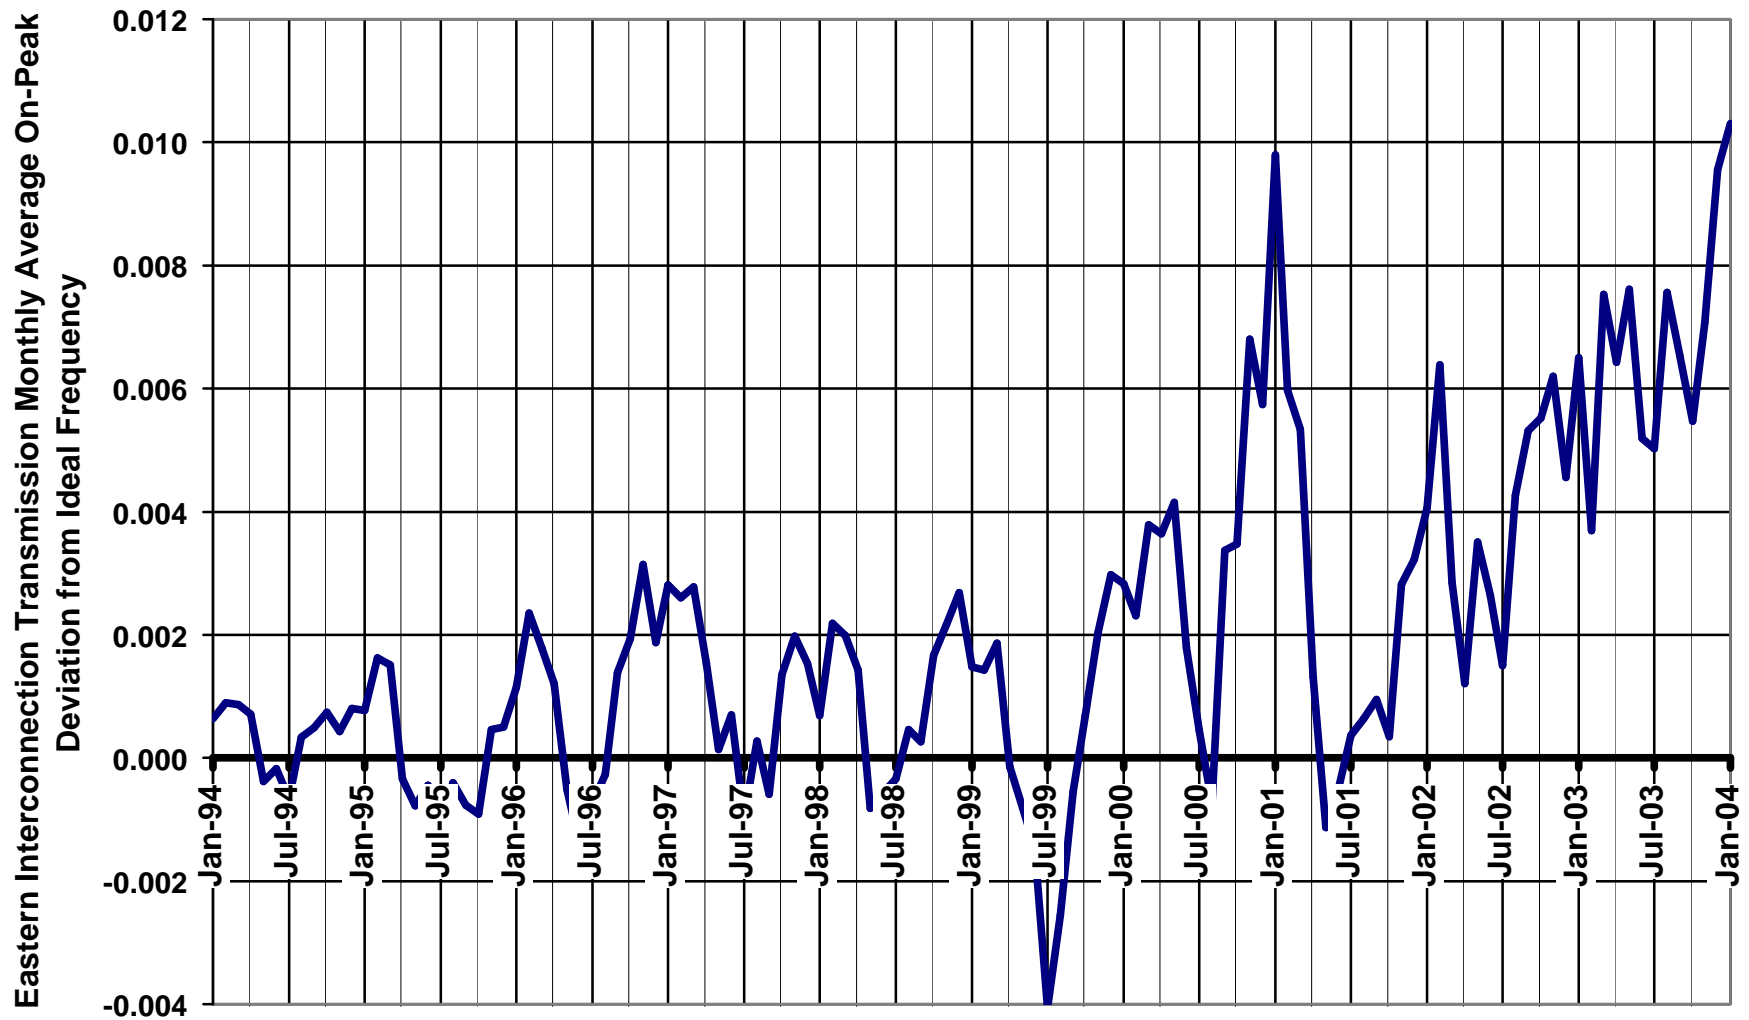

Deregulation Increases Strain on Transmission

SOURCE: Compiled by Public Citizen from North American Electric Reliability Council Data <ftp://www.nerc.com/pub/sys/all_updl/oc/rs/freqerr.txt>