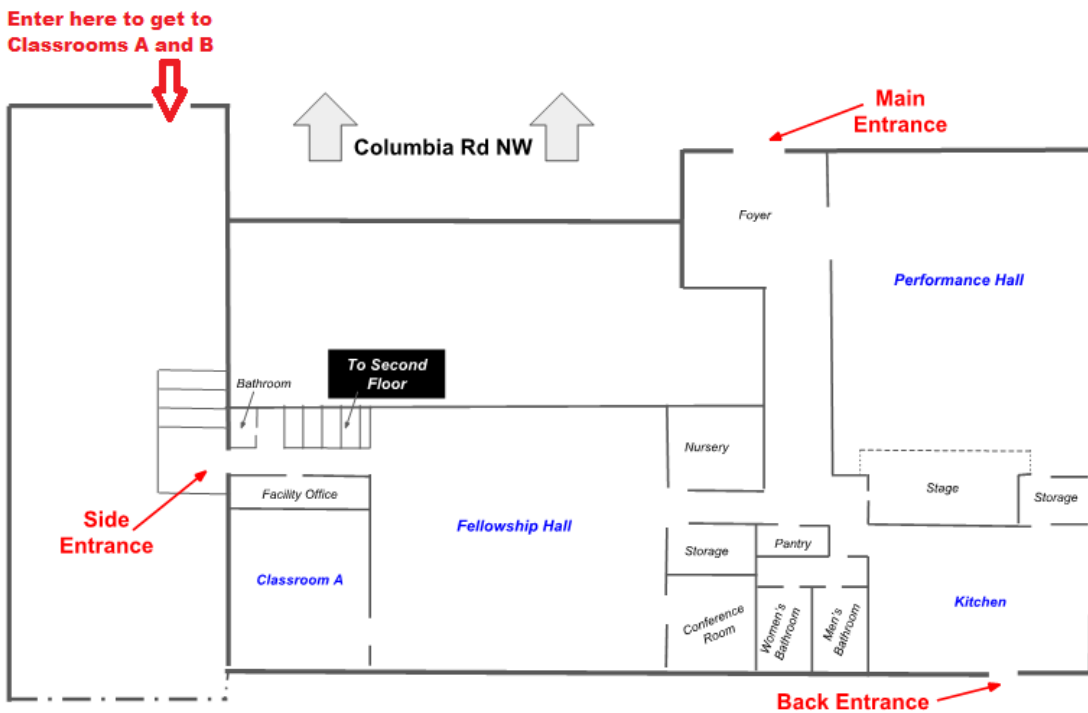

# All Souls Church - Basement

HARVARD ST

-  FIRE ALARM PULL BOX
-  AREA OF REFUGE
-  FIRE EXTINGUISHER
-  DEFIBRILLATOR LOCATED ON MAIN FLR NEAR PLAYGROUND ENTRANCE BY SANCTUARY
-  GENDER NEUTRAL RESTROOM
-  STAIRCASE
-  OPEN AIR AREAS
-  EVACUATION ROUTE
-  YOUR ARE HERE

# All Souls Church - First Floor

### The Table Church – First Floor

### The Table Church – Second Floor