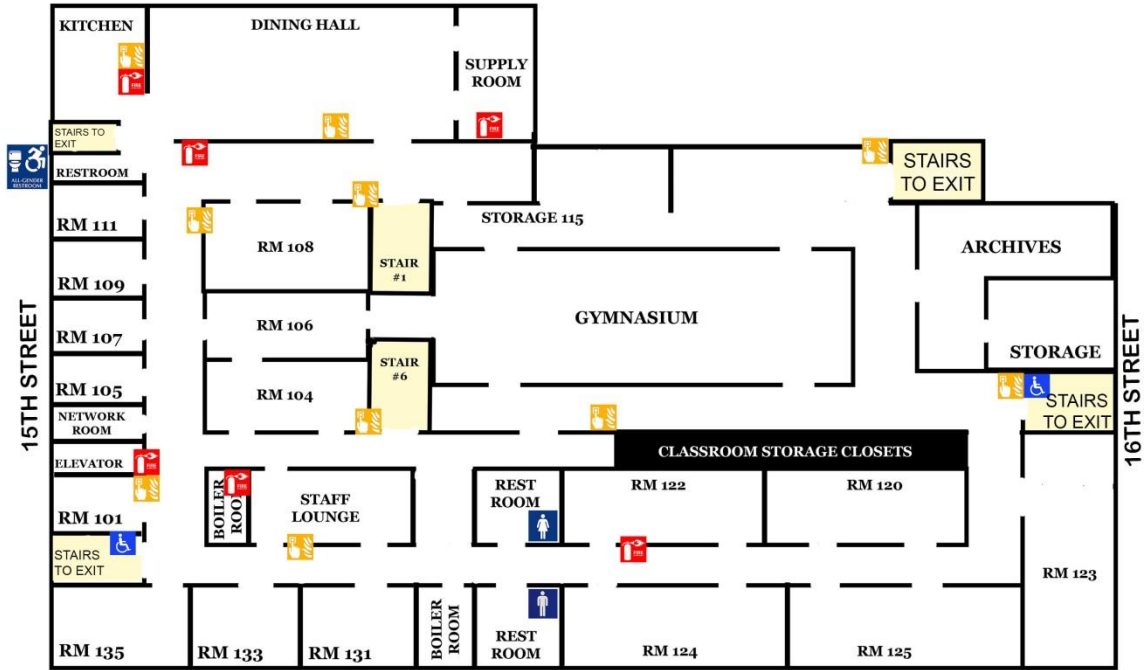

# All Souls Church - Basement

HARVARD ST

-  FIRE ALARM PULL BOX
-  AREA OF REFUGE
-  FIRE EXTINGUISHER
-  DEFIBRILLATOR LOCATED ON MAIN FLR NEAR PLAYGROUND ENTRANCE BY SANCTUARY
-  GENDER NEUTRAL RESTROOM
-  STAIRCASE
-  OPEN AIR AREAS
-  EVACUATION ROUTE
-  YOUR ARE HERE

### All Souls Church - Third Floor

### The Table Church – First Floor

### The Table Church – Second Floor