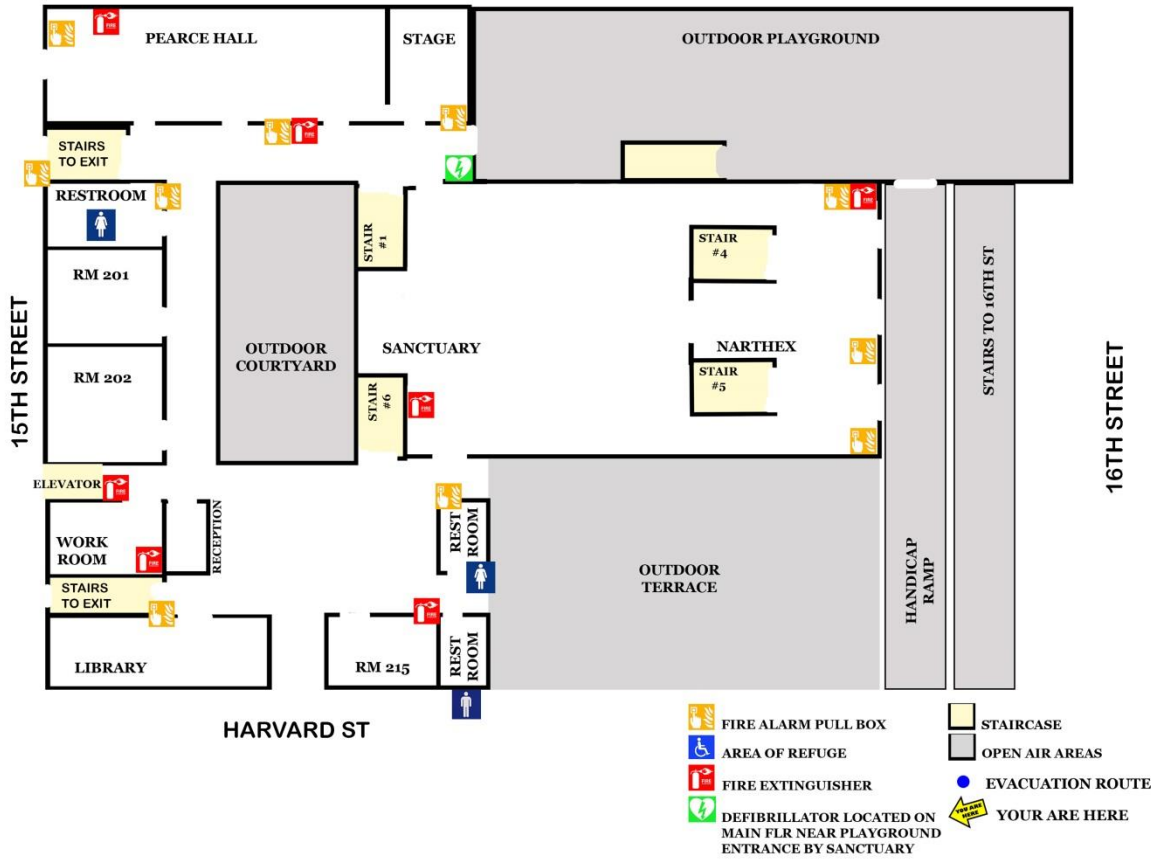

# All Souls Church - Basement

HARVARD ST

-  FIRE ALARM PULL BOX
-  AREA OF REFUGE
-  FIRE EXTINGUISHER
-  DEFIBRILLATOR LOCATED ON MAIN FLR NEAR PLAYGROUND ENTRANCE BY SANCTUARY
-  GENDER NEUTRAL RESTROOM
-  STAIRCASE
-  OPEN AIR AREAS
-  EVACUATION ROUTE
-  YOUR ARE HERE

### All Souls Church - Third Floor

### The Table Church – First Floor

### The Table Church – Second Floor