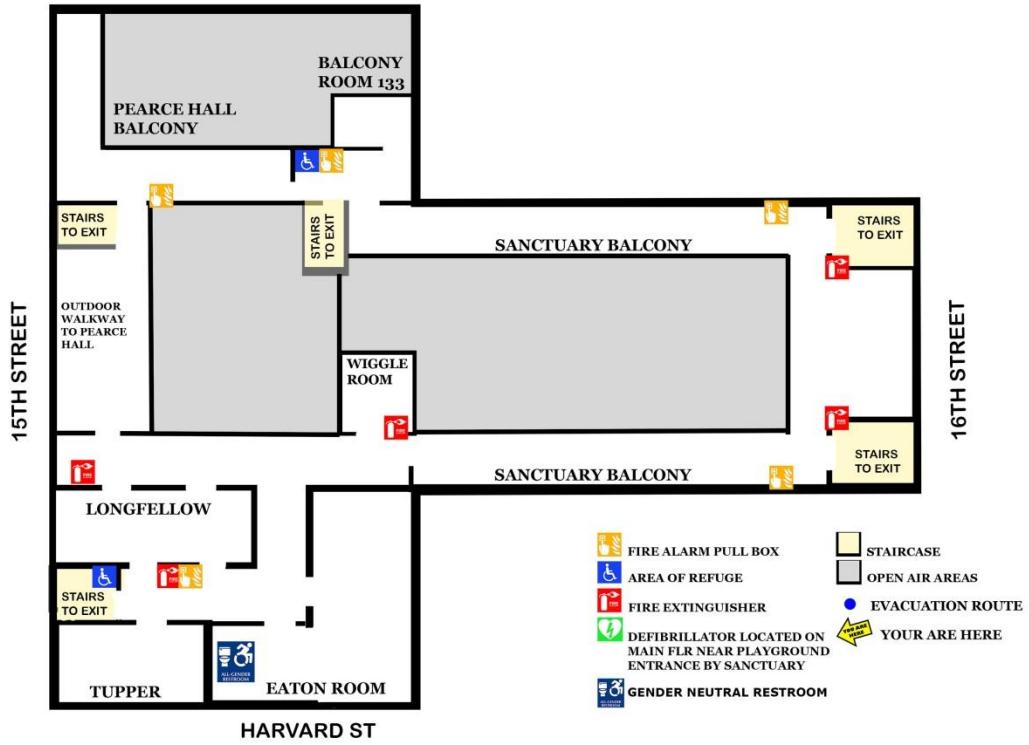

# All Souls Church - Basement

HARVARD ST

-  FIRE ALARM PULL BOX
-  AREA OF REFUGE
-  FIRE EXTINGUISHER
-  DEFIBRILLATOR LOCATED ON MAIN FLR NEAR PLAYGROUND ENTRANCE BY SANCTUARY
-  GENDER NEUTRAL RESTROOM
-  STAIRCASE
-  OPEN AIR AREAS
-  EVACUATION ROUTE
-  YOUR ARE HERE

### All Souls Church - Third Floor

### The Table Church – First Floor

### The Table Church – Second Floor