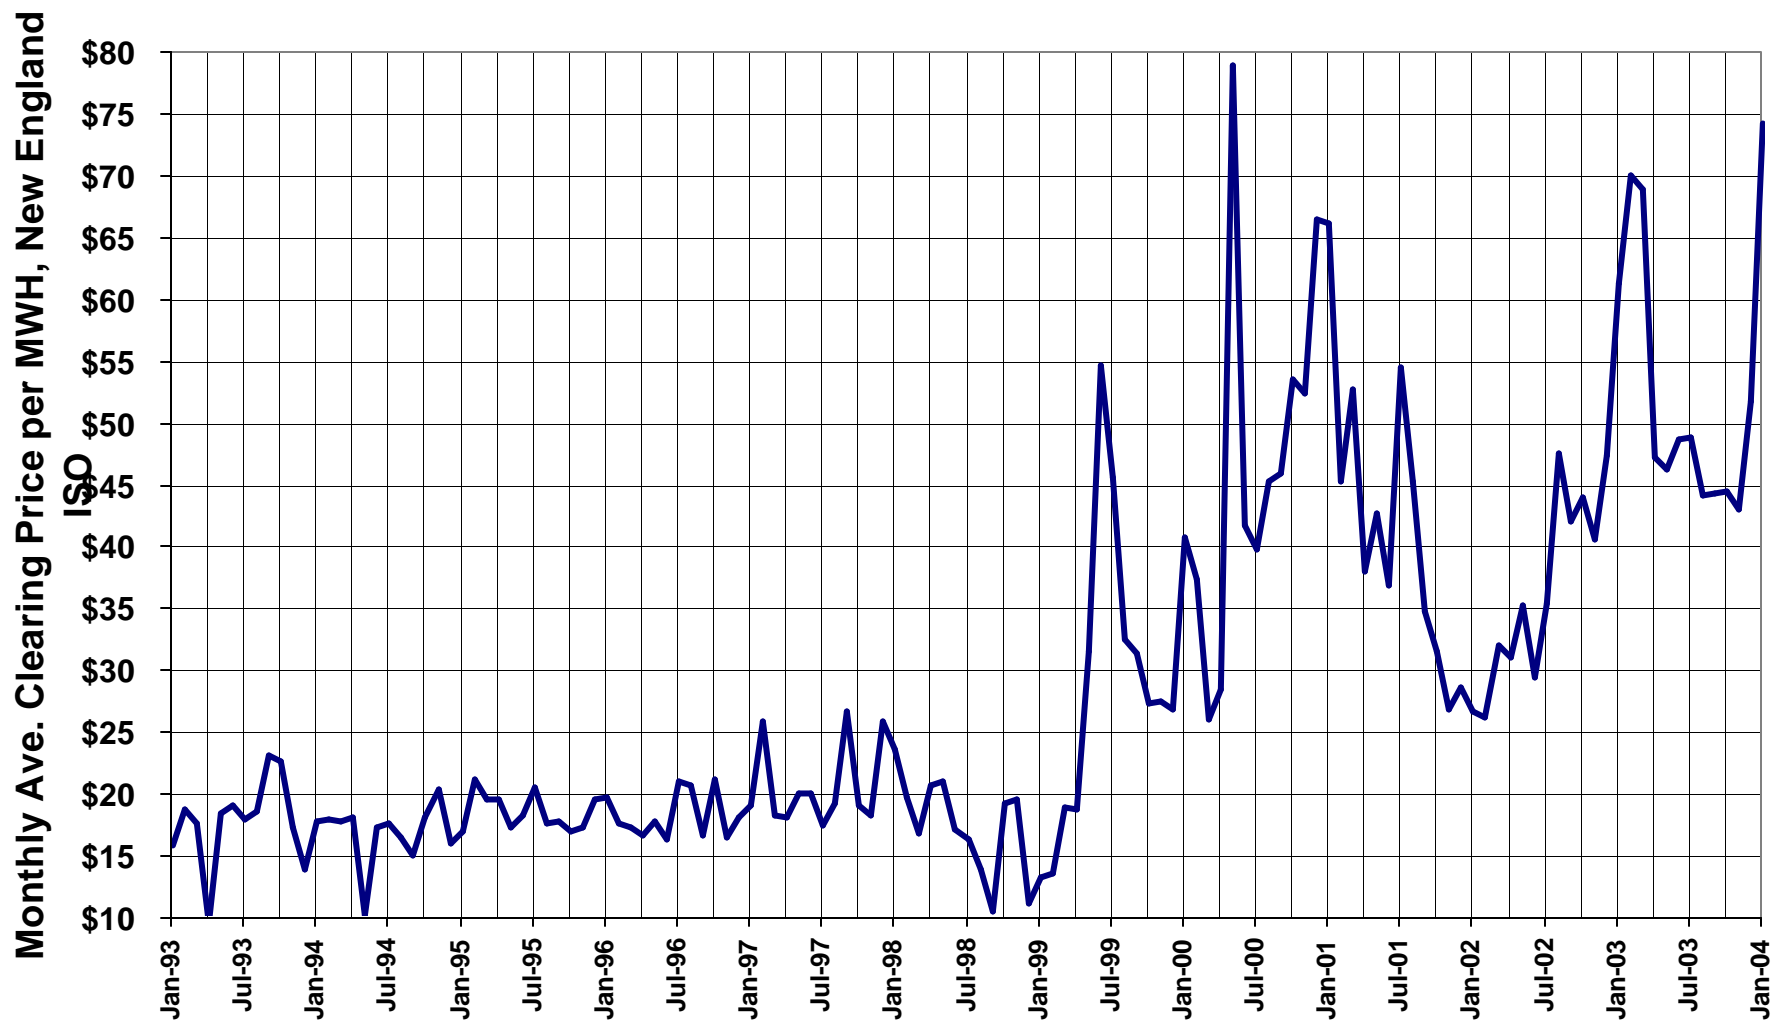

Wholesale Electric Prices Skyrocket As New England Deregulates Beginning in 1999, Adjusted for Inflation

SOURCE: Compiled by Public Citizen from New England Independent System Operator data <www.iso-ne.com>. Inflation adjusted calculated by Public Citizen with Bureau of Labor Statistics data.